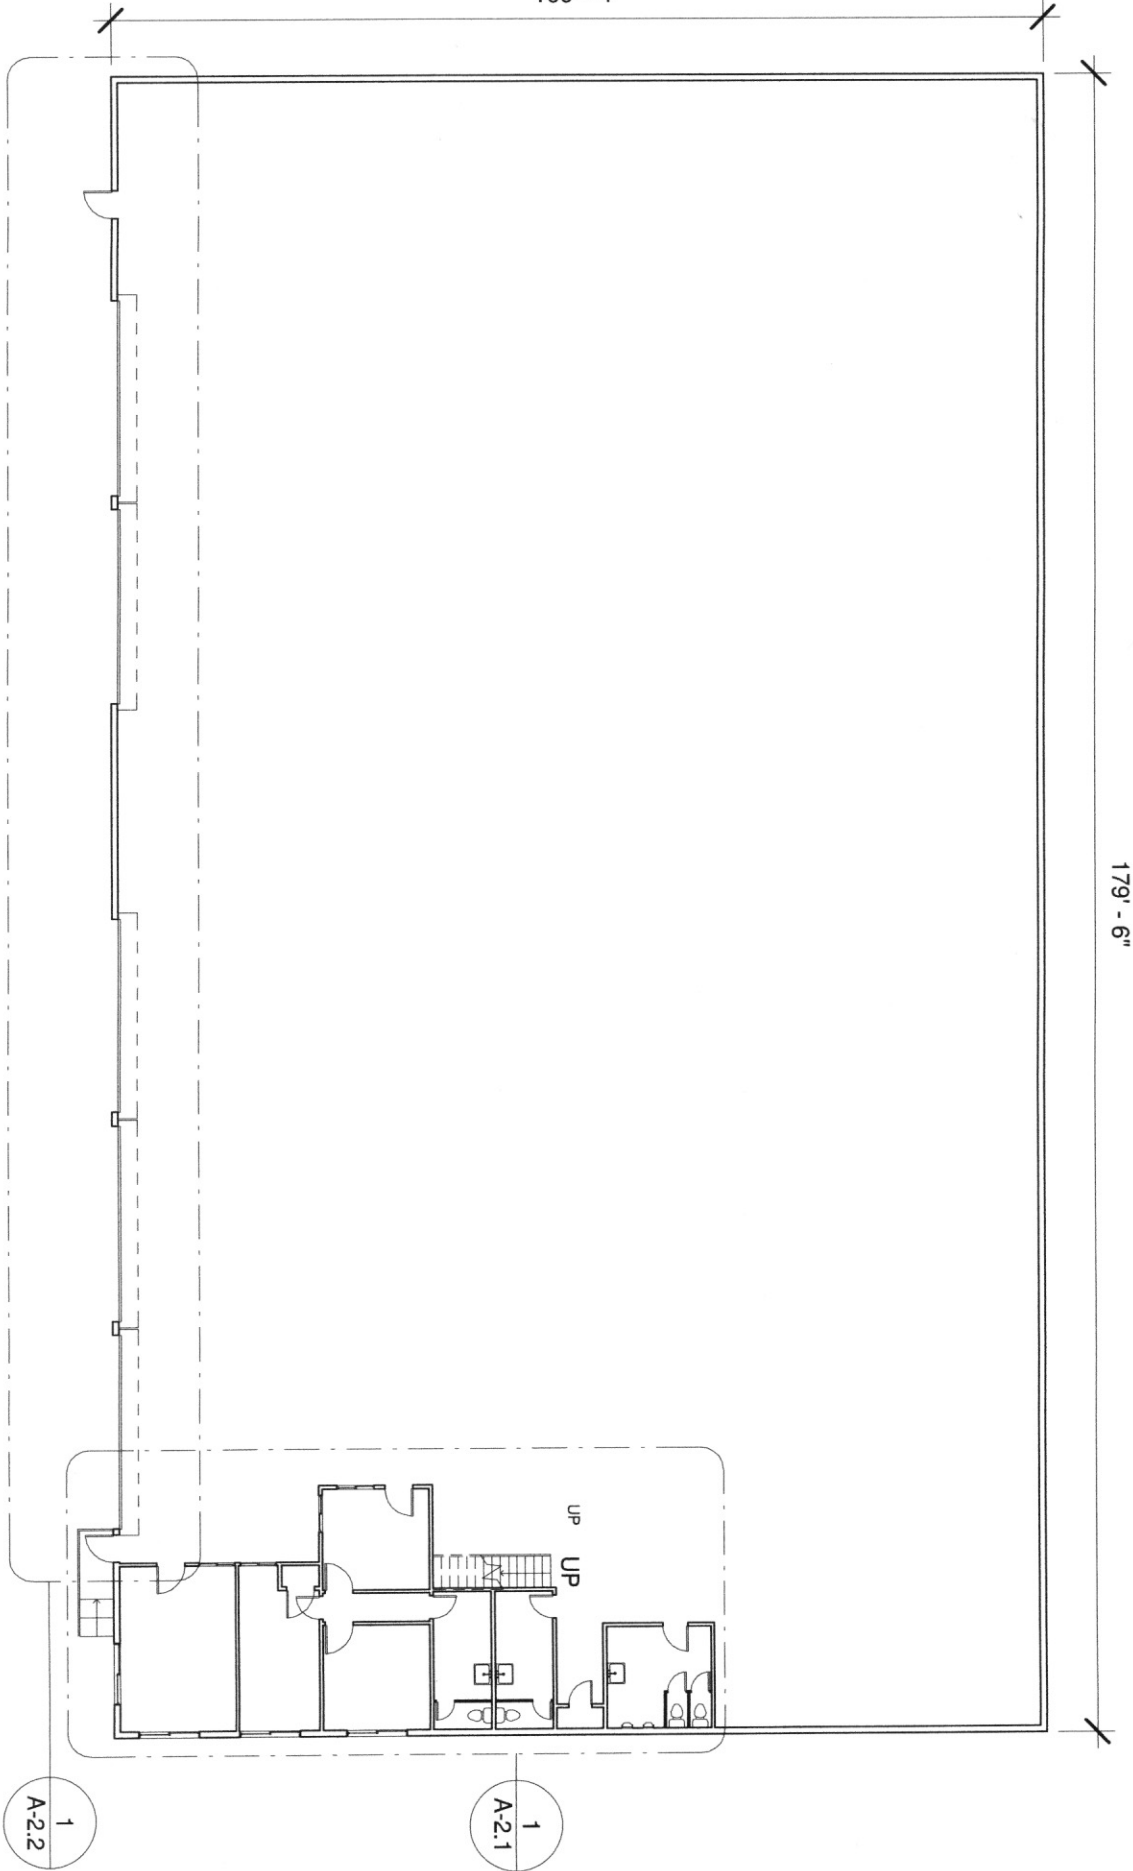

179' - 6"

100' - 4"

WAREHOUSE

801 ADDISON ST.
BERKELEY, CA

LEVEL 1

Project number	1017	A-1.0
Date	07.15.2011	
Drawn by	CKC	
Checked by	MB	